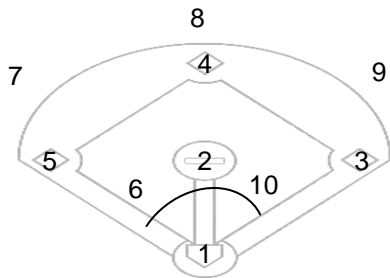

#	Players name	POS	1	2	3	4	5	6	7	8	9	10	11	#	SUBS	ING	TIME OUTS		
																	HM	ING	VS
	sub																T	1st	T
																	B		B
	sub																T	2nd	T
																	B		B
	sub														ABSENT		T	3rd	T
																	B		B
	sub																T	4th	T
																	B		B
	sub																T	5th	T
															SICK / BENCHED		B		B
	sub																T	6th	T
																	B		B
	sub																T	7th	T
																	B		B
	sub														PROTEST		T	8th	T
																	B		B
	sub													TMIE	BY WHOM	INNING	T	9th	T
																	B		B
	sub																T	10th	T
																	B		B
	sub																T	11th	T
																	B		B
	sub																T	12th	T
																	B		B

SUMMARY																			
SCOREKEEPER			B3S - Bunt on 3rd strike fuol				F - Fly out				OI - Offensive Interference								
UMPIRE-IN-CHIEF			BB - Base on balls				G - Ground ball				PHR - Pitcher high release								
FIRST BASE UMPIRE			BD - Ball in dugout				HBW - Hit below the waist				PL - Pitcher stepped on line								
THIRD BASE UMPIRE			BF - Ball over the fence				HR - Homerun				PNS - Pitcher did not set								
			BLK - Blocked Ball				IW - Intentional walk				RS - Right Short Line Violation								
			CC - Catcher Inside the Circle				K - Strike out				SC - Stepped on the circle								
			CFF - Caught Fly Foul				LS - Left Short Line Violation				SP - Stepped on the plate								
			CV-Catcher in the Line of Vision				OB - Defensive Obstruction												