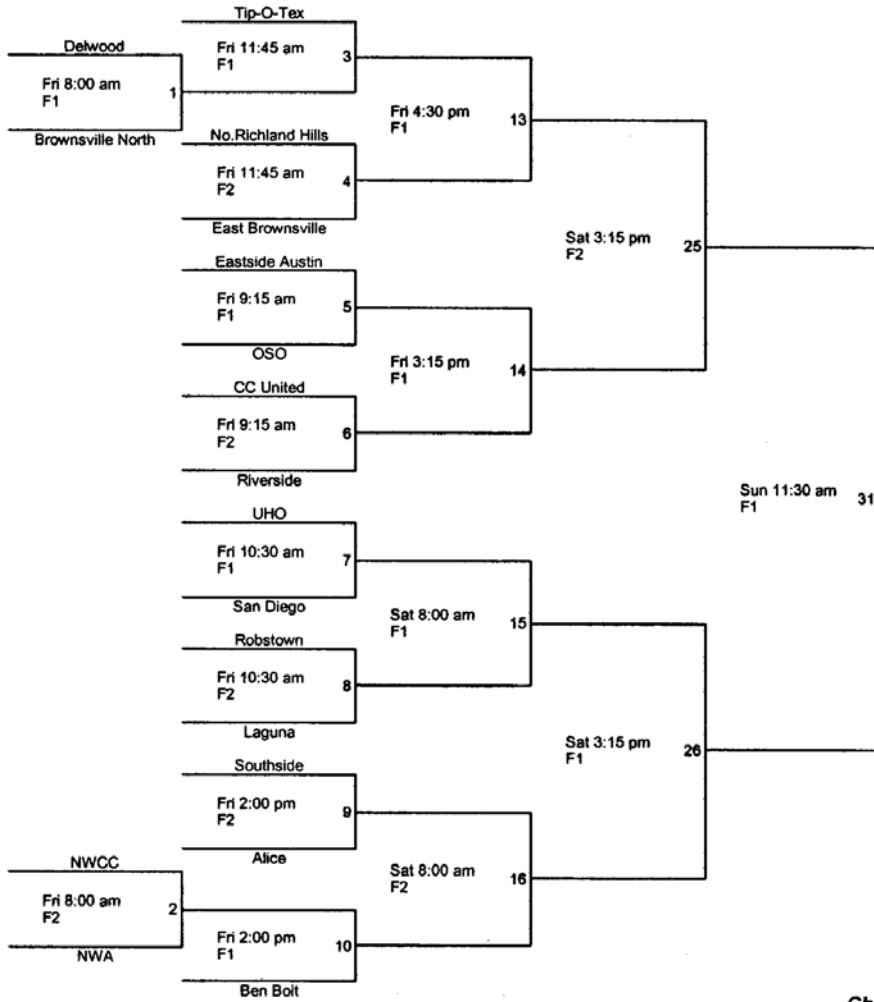

2004 State All Star Tournament

Tip-O-Tex Fields
Brownsville
July 2, 3, 4, 2004

JUNIOR BRACKET

NOTE:

GAME TIME IS FORFIET TIME

Game times are subject to change up to the scheduled game time.

All decisions of the Tournament Director will be final.

Championship Game

Sun 2:00 pm
F1

2004 State All Star Tournament

Tip-O-Tex Fields
Brownsville
July 2, 3, 4, 2004

SENIOR BRACKET

NOTE:

GAME TIME IS FORFIET TIME

Game times are subject to change up to the scheduled game time.

Championship Game
Sun 2:00 pm
F3

2004 State All Star
Tournament

Tip-O-Tex Fields
Brownsville
July 2, 3, 4, 2004

TEENAGE BRACKET

NOTE:

GAME TIME IS FORFIET TIME

Game times are subject to change up to the scheduled game time.

Championship Game

Sun 3:15 pm
F4

Loser of 32