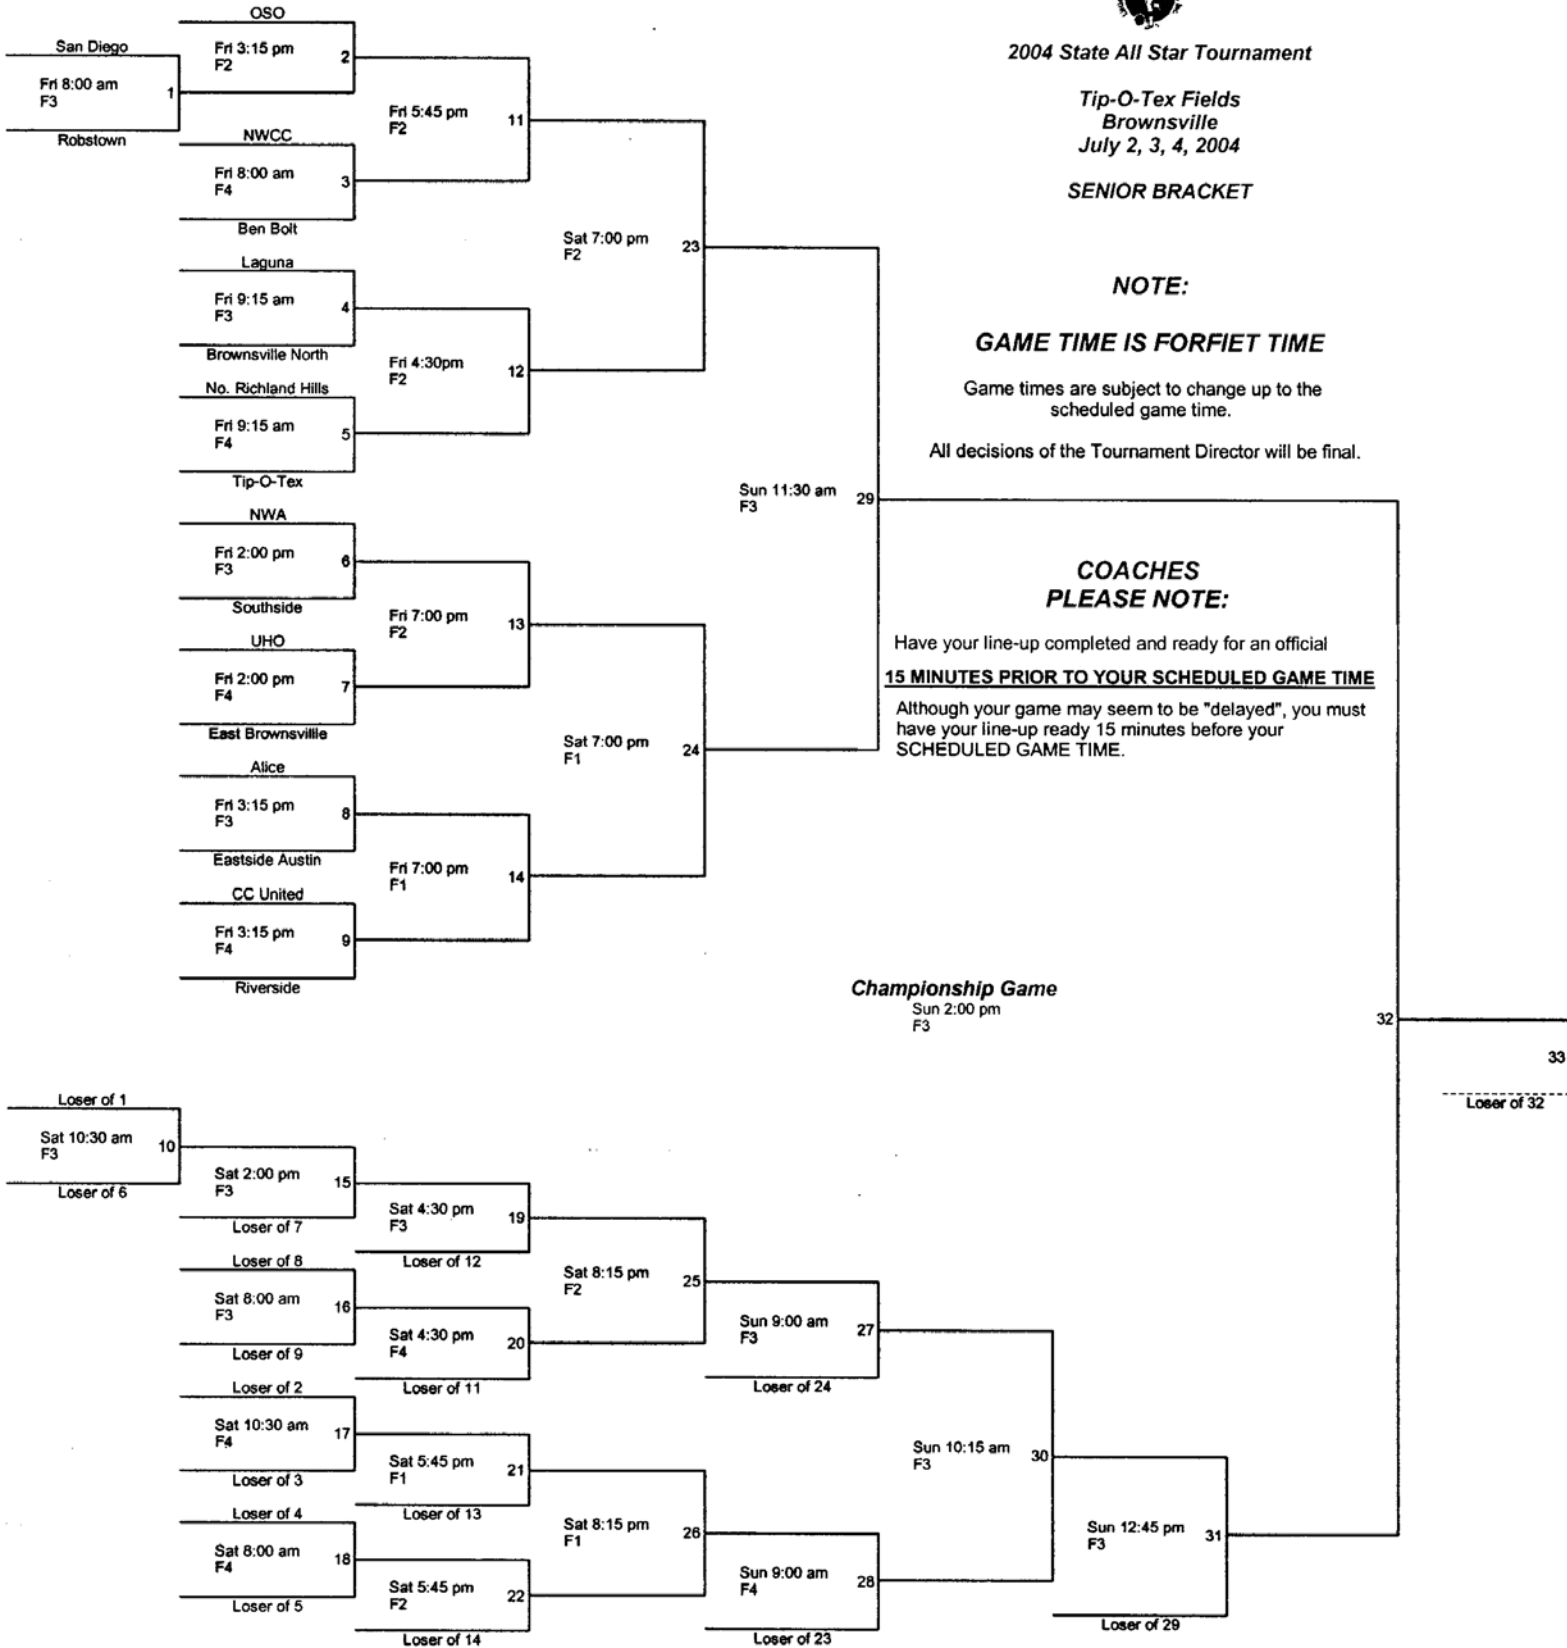

2004 State All Star Tournament

Tip-O-Tex Fields
Brownsville
July 2, 3, 4, 2004

SENIOR BRACKET

NOTE:

GAME TIME IS FORFIET TIME

Game times are subject to change up to the scheduled game time.

All decisions of the Tournament Director will be final.

**COACHES
PLEASE NOTE:**

Have your line-up completed and ready for an official
15 MINUTES PRIOR TO YOUR SCHEDULED GAME TIME

Although your game may seem to be "delayed", you must have your line-up ready 15 minutes before your SCHEDULED GAME TIME.

Championship Game
Sun 2:00 pm
F3