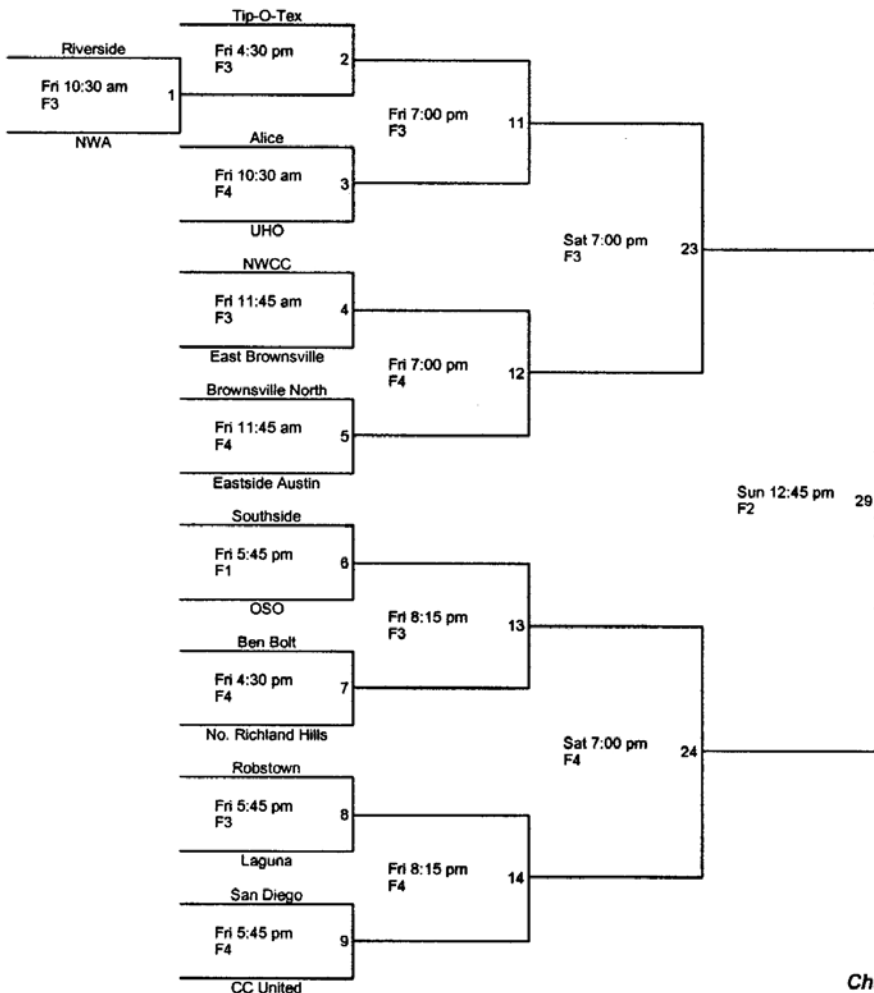

2004 State All Star
Tournament

Tip-O-Tex Fields
Brownsville
July 2, 3, 4, 2004

TEENAGE BRACKET

NOTE:

GAME TIME IS FORFIET TIME

Game times are subject to change up to the scheduled game time.

All decisions of the Tournament Director will be final.

**COACHES
PLEASE NOTE:**

Have your line-up completed and ready for an official
15 MINUTES PRIOR TO YOUR SCHEDULED GAME TIME
Although your game may seem to be "delayed", you must have
your line-up ready 15 minutes before your
SCHEDULED GAME TIME.