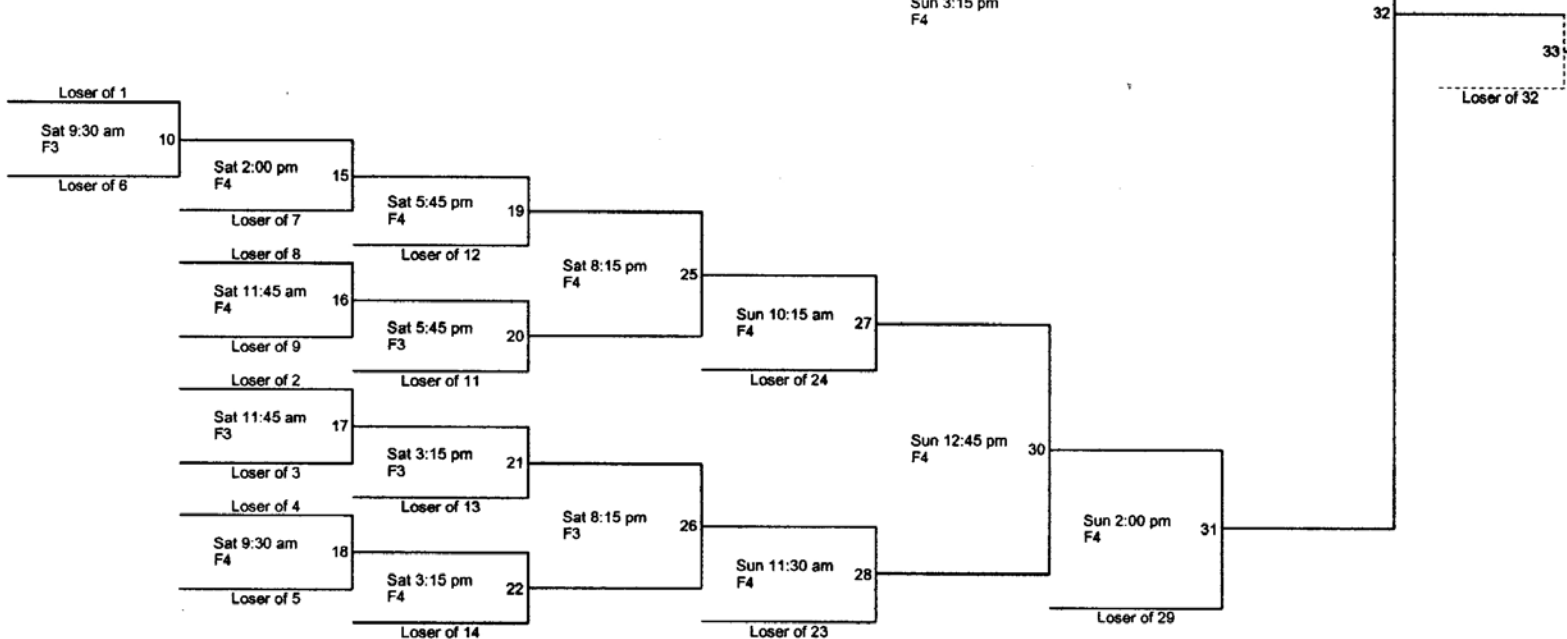

Championship Game

Sun 3:15 pm
F4