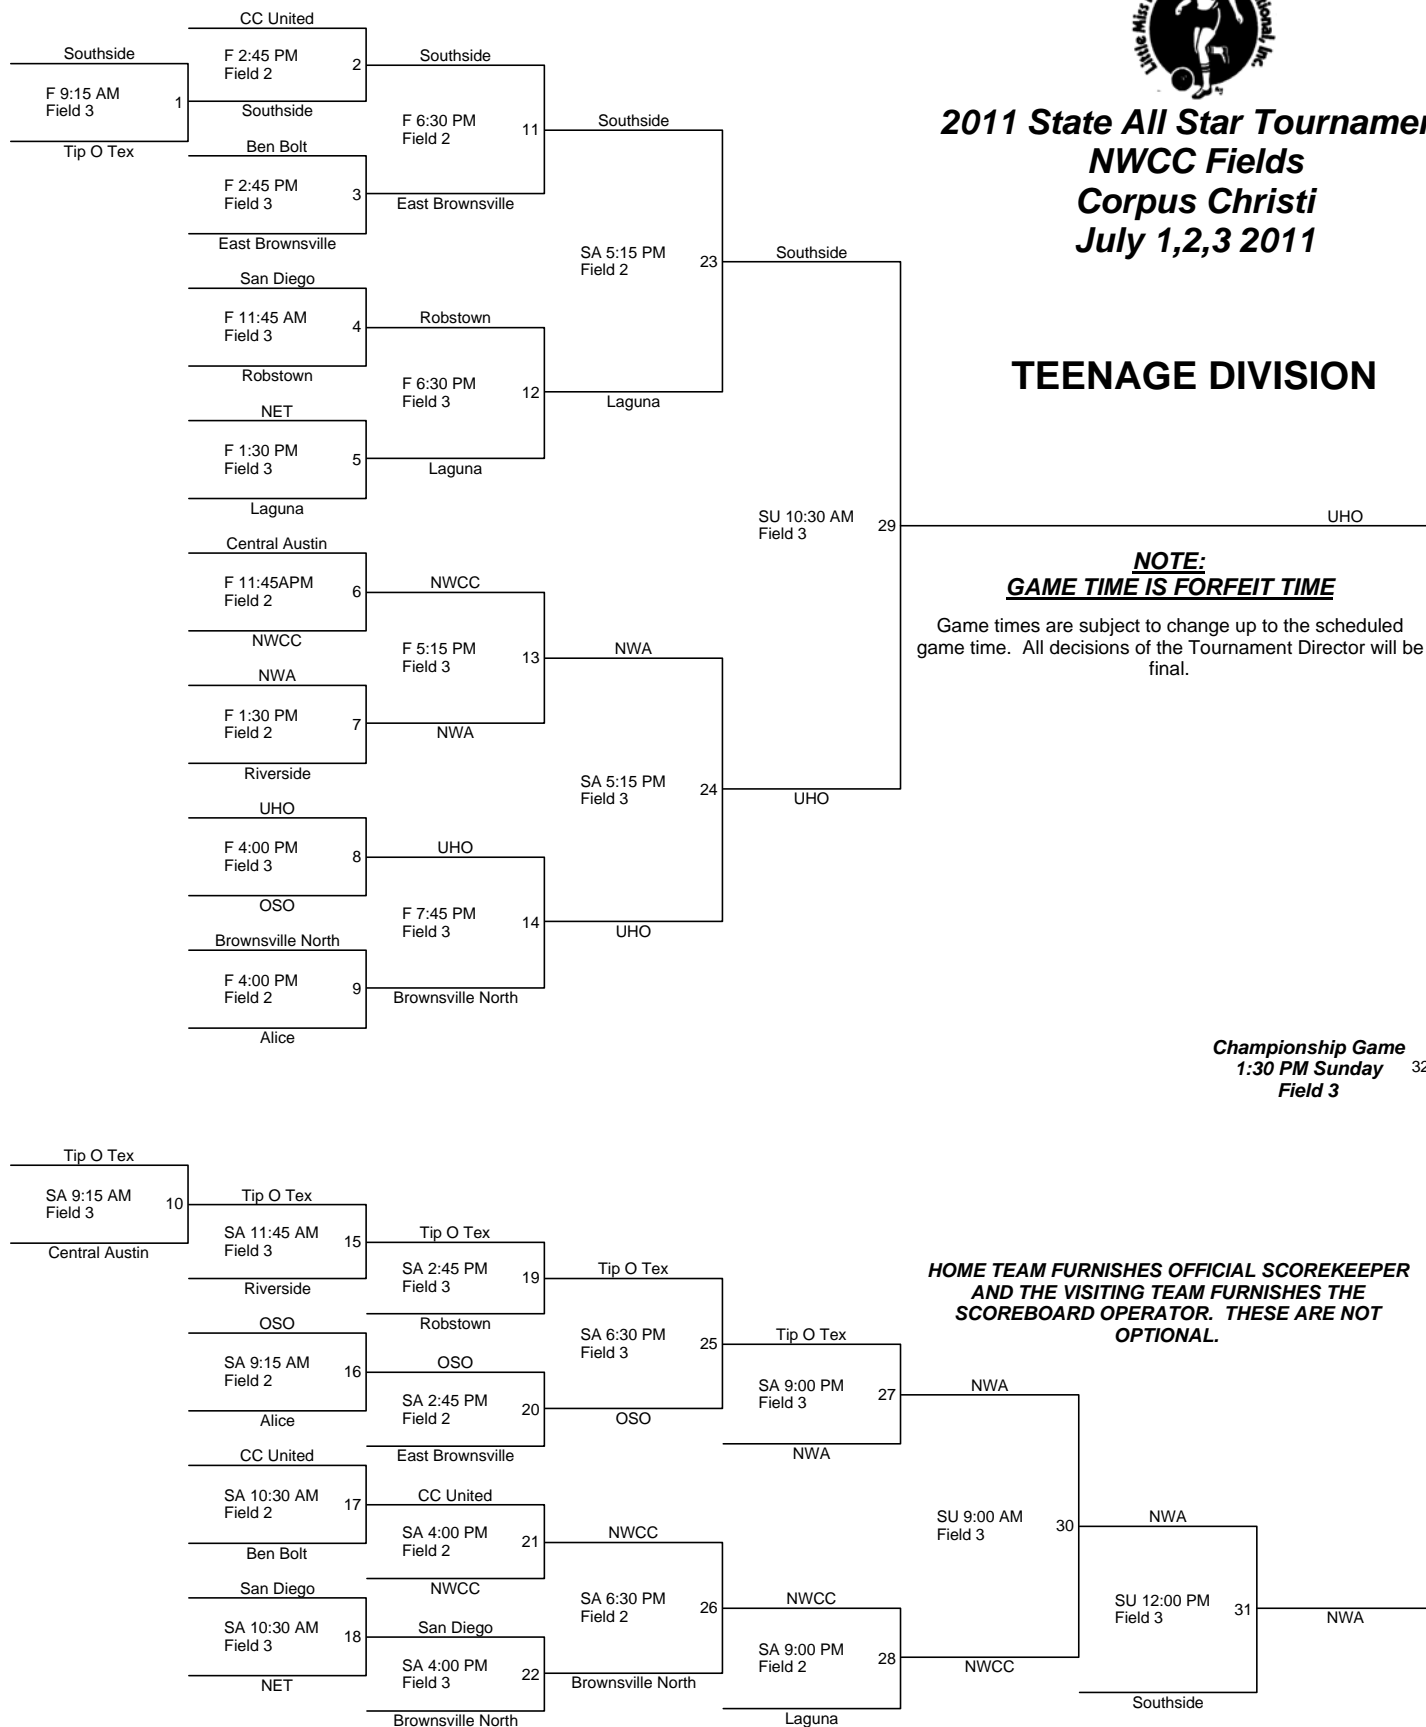

2011 State All Star Tournament
NWCC Fields
Corpus Christi
July 1,2,3 2011

TEENAGE DIVISION

COACHES PLEASE NOTE:

Have your line-up completed and ready for an official

15 MINUTES PRIOR TO YOUR SCHEDULED GAME TIME.

Although your game may be "delayed", BY RULE, you must have your line-up ready 15 minutes before your SCHEDULED GAME TIME.